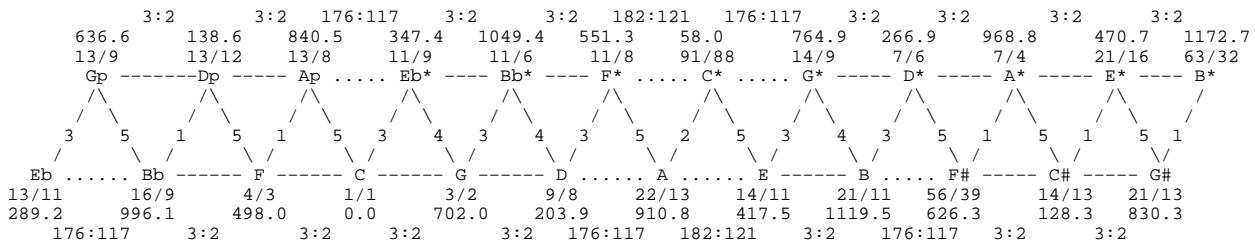

Lattice for Zeta-24 tuning:

	3:2	3:2	176:117	3:2	3:2	182:121	176:117	3:2	3:2	3:2	3:2											
Gp	---	Dp	---	Ap	...	Eb*	---	Bb*	---	F*	C*	...	G*	---	D*	---	A*	---	E*	---	B*
13/9	13/12	13/8	11/9	11/6	11/8	91/88	14/9	7/6	7/4	21/16	63/32											
636.6	138.6	840.5	347.4	1049.4	551.3	58.0	764.9	266.9	968.8	470.7	1172.7											
	176:117	3:2	3:2	3:2	3:2	176:117	182:121	3:2	176:117	3:2	3:2											
Eb	...	Bb	----	F	----	C	----	G	----	D	A	E	----	B	F#	----	C#	----	G#
13/11	16/9	4/3	1/1	3/2	9/8	22/13	14/11	21/11	56/39	14/13	21/13											
289.2	996.1	498.0	0.0	702.0	203.9	910.8	417.5	1119.5	626.3	128.3	830.3											

In this notation, the Persian koron (ASCII "p") is used for the three notes at the lower end of the upper chain, Gp (13/9), Dp (13/12), and Ap (13/8), classical intervals from the tunings of Ibn Sina (980-1037) approximately 1/3-tone lower than the Zeta-24 steps G (3/2), D (9/8), and A (22/13).

Another perspective on chains of fifths, showing G#-Eb* connection between chains:

	3:2	3:2	176:117	3:2	3:2	182:121	176:117	3:2	3:2	3:2	3:2												
Gp	---	Dp	---	Ap	...	Eb*	---	Bb*	---	F*	C*	...	G*	---	D*	---	A*	----	E*	---	B*	
13/9	13/12	13/8	11/9	11/6	11/8	91/88	14/9	7/6	7/4	21/16	63/32												
636.6	138.6	840.5	347.4	1049.4	551.3	58.0	764.9	266.9	968.8	470.7	1172.7												
								286:189	(717.2)														
	176:117	3:2	3:2	3:2	3:2	3:2	176:117	182:121	3:2	176:117	3:2	3:2											
Eb	...	Bb	----	F	----	C	----	G	----	D	A	E	----	B	F#	----	C#	----	G#	
13/11	16/9	4/3	1/1	3/2	9/8	22/13	14/11	21/11	56/39	14/13	21/13												
289.2	996.1	498.0	0.0	702.0	203.9	910.8	417.5	1119.5	626.3	128.3	830.3												

Zalzalian lattice: A web of fifths and middle thirds
(Dudon's entrelacs or interlacing, or Wilson's Rast/Bayyati matrix, with 5 sizes of generating thirds)

Key to Zalzalian thirds

- 1 = 39/32 (342.483 cents)
- 2 = 1183/968 (347.245 cents)
- 3 = 11/9 (347.408 cents)
- 4 = 27/22 (354.547 cents)
- 5 = 16/13 (359.472 cents)